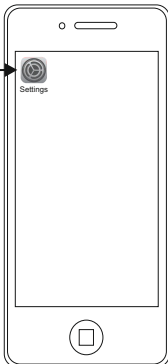

Select
NitePlayer
and install

3

R-Camera Wi-Fi Set up iPhone

iOS platform set up.

With the camera switched on follow the three simple steps below

1

menu select
Settings

2