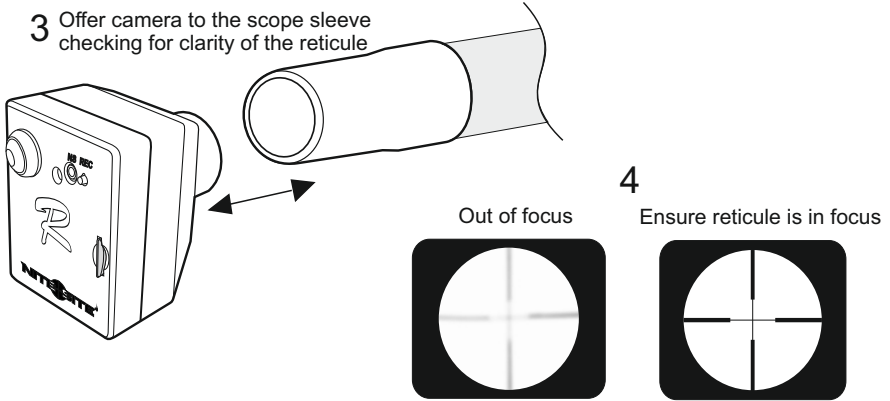

Recording

The NiteSite R-camera module has the capability to capture all of your favourite moments simply at the push of a button. Before powering the camera module, place the micro SD card into the slot on the back of the camera module. Ensure the micro SD card is fully inserted as failure to do so will prevent recording to the micro SD card. Power the camera module via the button on the back of the camera module. The red light appears steady on the back of the camera unit. The camera is now ready to record. The record button is situated above the SD card slot next to the NS socket on the back of the camera module (REC). To start recording press the record button once, the LED record indicator light begins to flash. To stop recording press the record button again, the LED record indicator LED no longer flashes but remains in the standby on mode. **Turning off the camera module with the on /off button when the record indicator LED is flashing will delete the file that is recording.** Always use the record button to stop recording before switching off the camera module. To view the files that have been captured remove the micro SD card and connect to your PC, laptop or tablet using the micro SD card adaptor. The R-camera module comes with a 4 gigabyte (4GB) micro SD card this will capture up to two hours and twenty minutes of continuous video recording at 640 x 480 resolution. It is possible to record for longer periods with larger capacity micro SD cards.

Wi-Fi

3

Nitesite

Check NiteSite
is accepted

R-Camera Wi-Fi Set up Android

Android platform set up

With the camera switched on follow the three simple steps below

NitePlayer Use.

Once the NitePlayer app downloaded and selected, the default screen will take a few seconds to synchronize before the live image appears.

Focussing the R-Camera Module

Maintenance and Service

After each use and during transport, store the NiteSite equipment in the box provided.