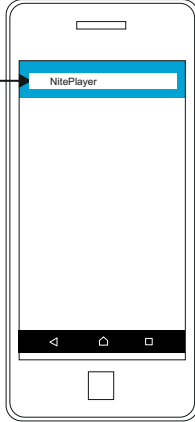

Downloading the iphone Application

R-Camera NitePlayer iOS platform

Downloading the Android Application

R-Camera NitePlayer Android platform

Menu select
Google Play

1

Search for
NitePlayer

2

Select
NitePlayer
and install

3

R-Camera Wi-Fi Set up iPhone

iOS platform set up.

With the camera switched on follow the three simple steps below

1

menu select
Settings

2