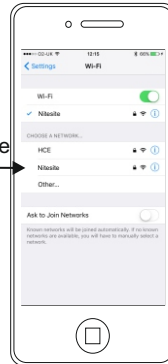

Select
NitePlayer
and install

3

R-Camera Wi-Fi Set up iPhone

iOS platform set up.

With the camera switched on follow the three simple steps below

1

menu select
Settings

2

Wi-Fi

3

Nitesite

Check NiteSite
is accepted

R-Camera Wi-Fi Set up Android

Android platform set up

With the camera switched on follow the three simple steps below

NitePlayer Use.