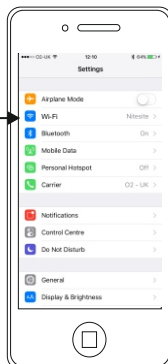

Downloading the iphone Application

R-Camera NitePlayer iOS platform

Downloading the Android Application

R-Camera NitePlayer Android platform

Menu select
Google Play

1

Search for
NitePlayer

2

Select
NitePlayer
and install

3

R-Camera Wi-Fi Set up iPhone

iOS platform set up.

With the camera switched on follow the three simple steps below

1

menu select
Settings

2

Wi-Fi

3

Nitesite

Check NiteSite
is accepted

R-Camera Wi-Fi Set up Android

Android platform set up

With the camera switched on follow the three simple steps below

NitePlayer Use.