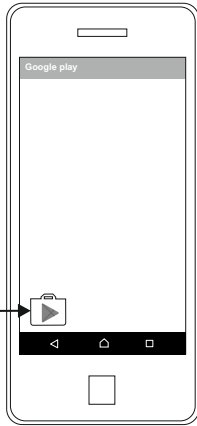

Wi-Fi Buddy share

The Nitesite R-camera module has Wi-Fi capability that is automatically activated when the module is switched on. This allows one user at a time to tune in and share the image that is seen on the rifle mounted LCD Screen & illuminator module. The range of the Wi-Fi capability is approximately 5-6meters if you are viewing within a vehicle, or up to 10-12 meters in open areas with a clear line of sight. To use the R-camera buddy share Wi-Fi feature, first download the free NiteSite application to your device via the App store or Google Play store. The name of the application is **NitePlayer**. Once the application is downloaded then the correct Wi-Fi option has to be selected on the viewing device.(tablet or mobile phone) With the R-camera module switched on, select the settings menu on the chosen viewing device, then select the Wi-Fi options. The device will start to search for the R-camera Wi-Fi. Wait until the NiteSite option appears in the menu. Then select the NiteSite Wi-Fi option. Add the password 12345678. Once selected leave the settings menu and select the NitePlayer Application on the device. It will take a few seconds for the R-camera module and the device to synchronise so please be patient.

Downloading the iphone Application

R-Camera NitePlayer iOS platform

Downloading the Android Application

R-Camera NitePlayer Android platform

Menu select
Google Play

1

Search for
NitePlayer

2

Select
NitePlayer
and install

3

R-Camera Wi-Fi Set up iPhone

iOS platform set up.

With the camera switched on follow the three simple steps below

1

menu select
Settings

2