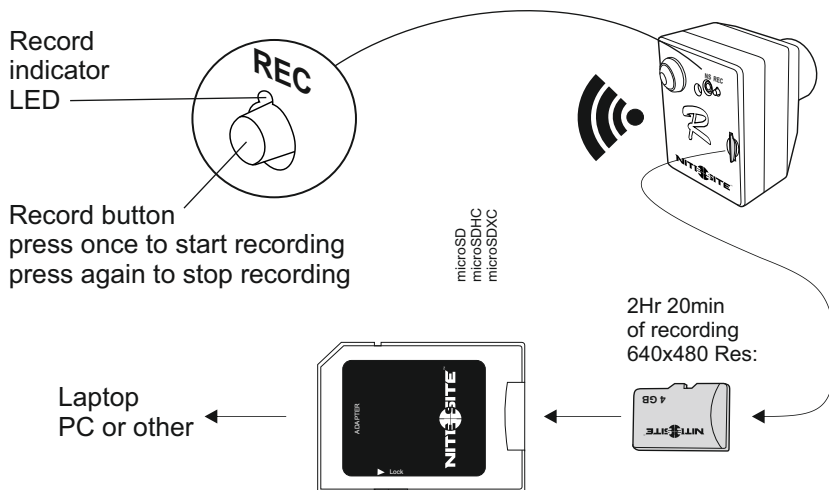

Recording

The NiteSite R-camera module has the capability to capture all of your favourite moments simply at the push of a button. Before powering the camera module, place the micro SD card into the slot on the back of the camera module. Ensure the micro SD card is fully inserted as failure to do so will prevent recording to the micro SD card. Power the camera module via the button on the back of the camera module. The red light appears steady on the back of the camera unit. The camera is now ready to record. The record button is situated above the SD card slot next to the NS socket on the back of the camera module (REC). To start recording press the record button once, the LED record indicator light begins to flash. To stop recording press the record button again, the LED record indicator LED no longer flashes but remains in the standby on mode. **Turning off the camera module with the on /off button when the record indicator LED is flashing will delete the file that is recording.** Always use the record button to stop recording before switching off the camera module. To view the files that have been captured remove the micro SD card and connect to your PC, laptop or tablet using the micro SD card adaptor. The R-camera module comes with a 4 gigabyte (4GB) micro SD card this will capture up to two hours and twenty minutes of continuous video recording at 640 x 480 resolution. It is possible to record for longer periods with larger capacity micro SD cards.