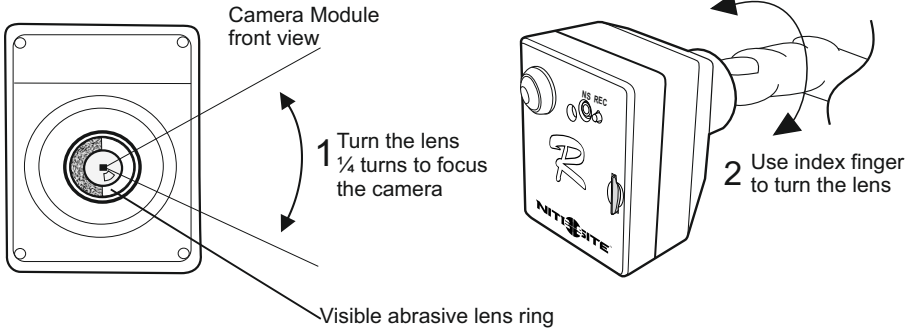

Recording

The NiteSite R-camera module has the capability to capture all of your favourite moments simply at the push of a button. Before powering the camera module, place the micro SD card into the slot on the back of the camera module. Ensure the micro SD card is fully inserted as failure to do so will prevent recording to the micro SD card. Power the camera module via the button on the back of the camera module. The red light appears steady on the back of the camera unit. The camera is now ready to record. The record button is situated above the SD card slot next to the NS socket on the back of the camera module (REC). To start recording press the record button once, the LED record indicator light begins to flash. To stop recording press the record button again, the LED record indicator LED no longer flashes but remains in the standby on mode. **Turning off the camera module with the on /off button when the record indicator LED is flashing will delete the file that is recording.** Always use the record button to stop recording before switching off the camera module. To view the files that have been captured remove the micro SD card and connect to your PC, laptop or tablet using the micro SD card adaptor. The R-camera module comes with a 4 gigabyte (4GB) micro SD card this will capture up to two hours and twenty minutes of continuous video recording at 640 x 480 resolution. It is possible to record for longer periods with larger capacity micro SD cards.

Once the NitePlayer app downloaded and selected, the default screen will take a few seconds to synchronize before the live image appears.

Focussing the R-Camera Module

Maintenance and Service

After each use and during transport, store the NiteSite equipment in the box provided.