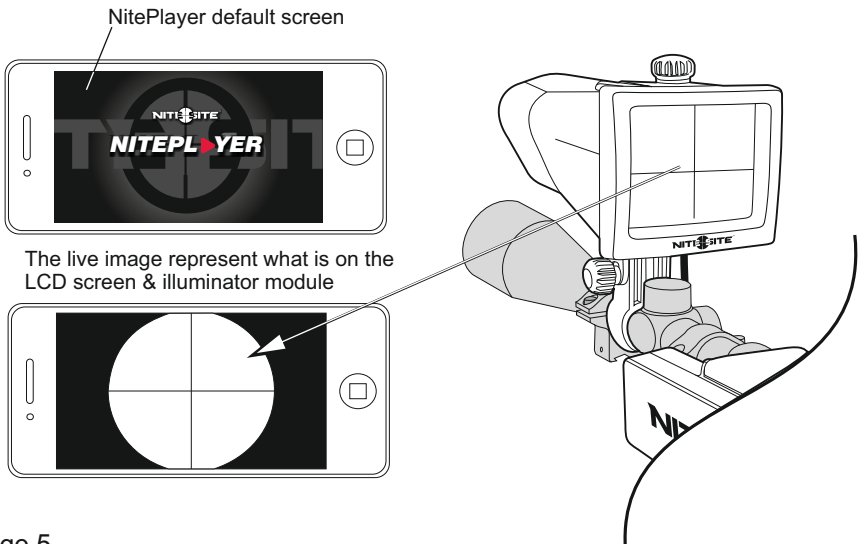

Select
NitePlayer
and install

3

R-Camera Wi-Fi Set up iPhone

iOS platform set up.

With the camera switched on follow the three simple steps below

1

menu select
Settings

2

Wi-Fi

3

Nitesite

Check NiteSite
is accepted

R-Camera Wi-Fi Set up Android

Android platform set up

With the camera switched on follow the three simple steps below

NitePlayer Use.

Once the NitePlayer app downloaded and selected, the default screen will take a few seconds to synchronize before the live image appears.

Focussing the R-Camera Module

Maintenance and Service

After each use and during transport, store the NiteSite equipment in the box provided.