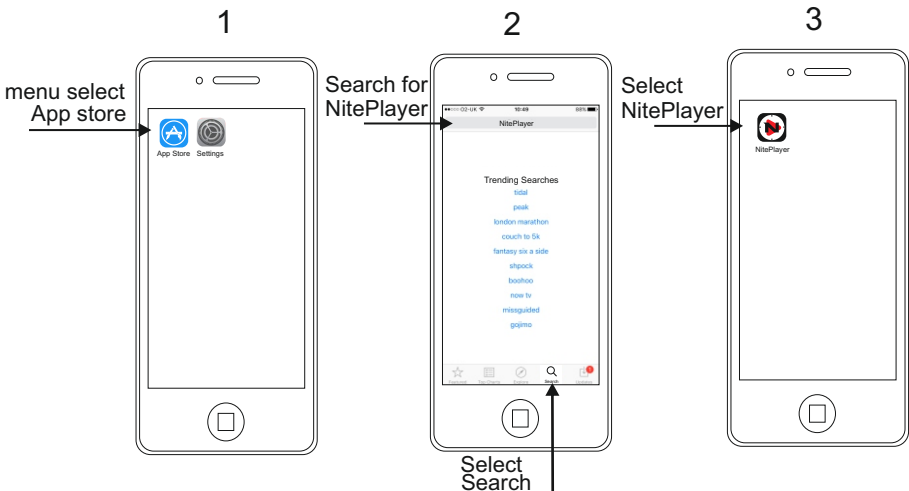

Wi-Fi Buddy share

The Nitesite R-camera module has Wi-Fi capability that is automatically activated when the module is switched on. This allows one user at a time to tune in and share the image that is seen on the rifle mounted LCD Screen & illuminator module. The range of the Wi-Fi capability is approximately 5-6meters if you are viewing within a vehicle, or up to 10-12 meters in open areas with a clear line of sight. To use the R-camera buddy share Wi-Fi feature, first download the free NiteSite application to your device via the App store or Google Play store. The name of the application is **NitePlayer**. Once the application is downloaded then the correct Wi-Fi option has to be selected on the viewing device.(tablet or mobile phone) With the R-camera module switched on, select the settings menu on the chosen viewing device, then select the Wi-Fi options. The device will start to search for the R-camera Wi-Fi. Wait until the NiteSite option appears in the menu. Then select the NiteSite Wi-Fi option. Add the password 12345678. Once selected leave the settings menu and select the NitePlayer Application on the device. It will take a few seconds for the R-camera module and the device to synchronise so please be patient.

Downloading the iphone Application

R-Camera NitePlayer iOS platform