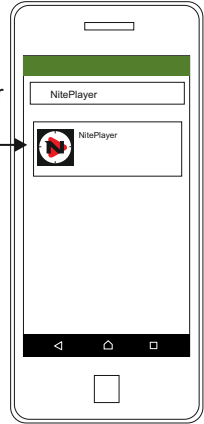

Wi-Fi Buddy share

The Nitesite R-camera module has Wi-Fi capability that is automatically activated when the module is switched on. This allows one user at a time to tune in and share the image that is seen on the rifle mounted LCD Screen & illuminator module. The range of the Wi-Fi capability is approximately 5-6meters if you are viewing within a vehicle, or up to 10-12 meters in open areas with a clear line of sight. To use the R-camera buddy share Wi-Fi feature, first download the free NiteSite application to your device via the App store or Google Play store. The name of the application is **NitePlayer**. Once the application is downloaded then the correct Wi-Fi option has to be selected on the viewing device.(tablet or mobile phone) With the R-camera module switched on, select the settings menu on the chosen viewing device, then select the Wi-Fi options. The device will start to search for the R-camera Wi-Fi. Wait until the NiteSite option appears in the menu. Then select the NiteSite Wi-Fi option. Add the password 12345678. Once selected leave the settings menu and select the NitePlayer Application on the device. It will take a few seconds for the R-camera module and the device to synchronise so please be patient.

Downloading the iphone Application

R-Camera NitePlayer iOS platform

Downloading the Android Application

R-Camera NitePlayer Android platform

Menu select
Google Play

1

Search for
NitePlayer

2

Select
NitePlayer
and install

3

R-Camera Wi-Fi Set up iPhone

iOS platform set up.

With the camera switched on follow the three simple steps below

1

menu select
Settings

2