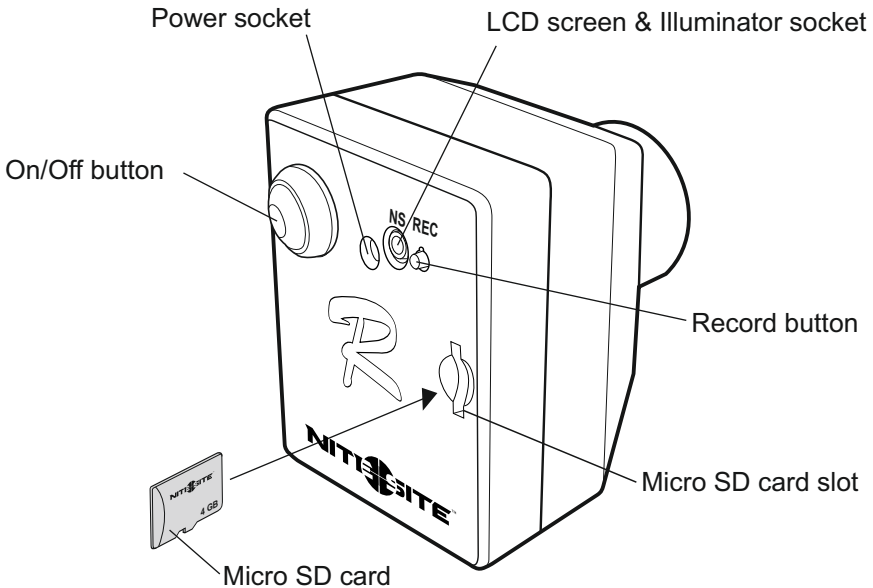

Operating Instructions

**CAMERA
MODULE**
*with integral
instant recording*

R Camera

Introduction

Congratulations on the purchase of the NiteSite R-camera. The R-camera module is a retro-fit recording camera that can be connected to any of the NiteSite rifle mount or nature products. The R-camera is suitable for daytime viewing. In darkness the image appears black and white. The R-camera module has a soft touch, virtually silent, on/off button located on the back of the camera module. The R-camera has recording capability that captures to a micro SD card simply at the push of the record button, once to start recording and once to stop recording. All R-cameras have a 4GB micro SD card. The R-camera has a buddy share feature using WI-FI technology that is automatically activated when powered.