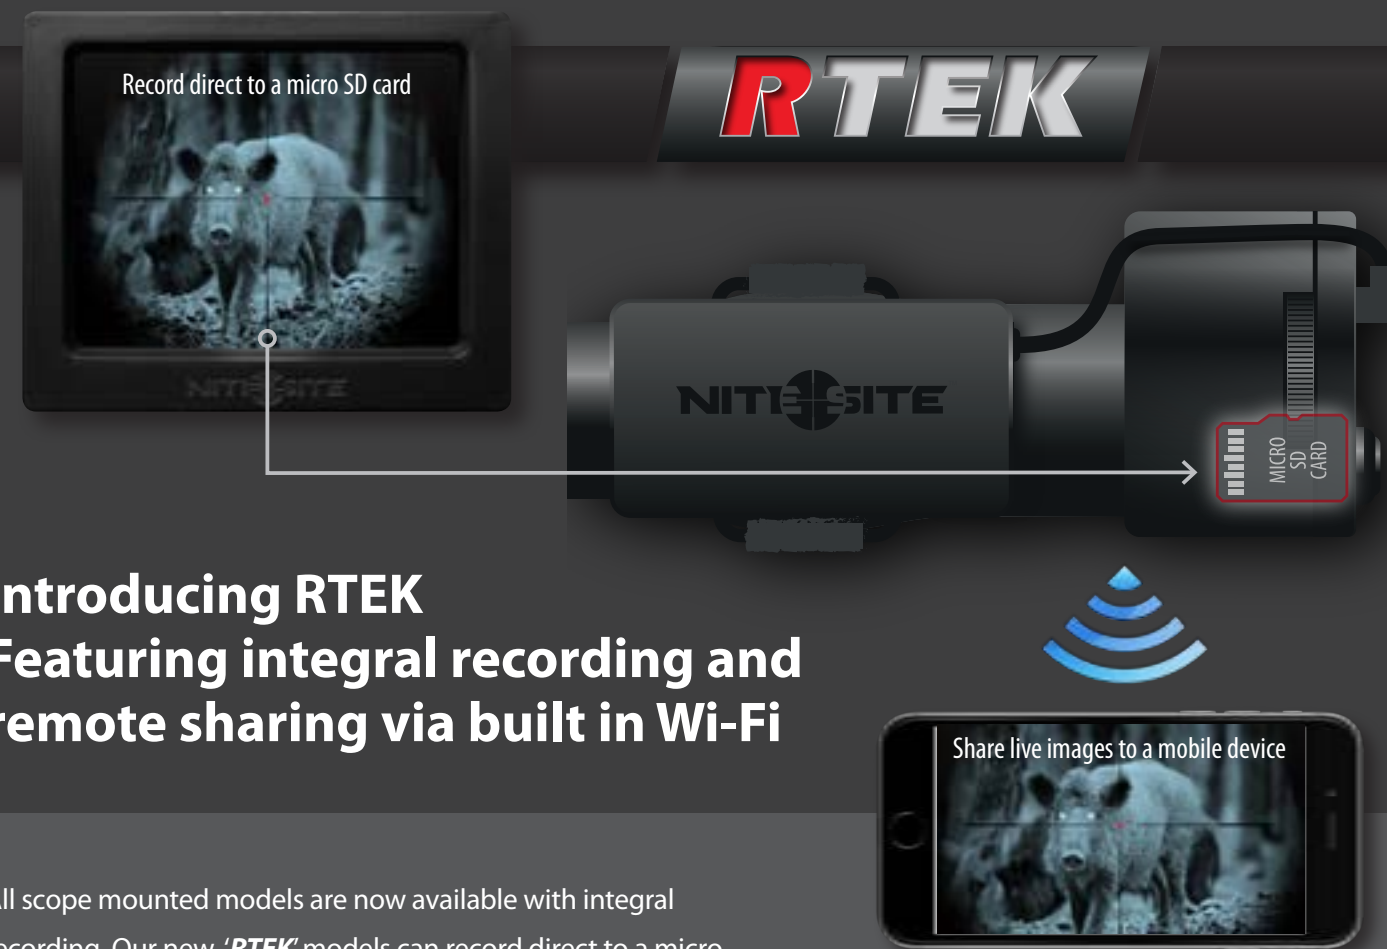

CONVERT YOUR DAY SCOPE INTO A NIGHT SCOPE WITH NITESITE

*Depending on scope / NiteSite combination and prevailing weather conditions

Scope mounted infrared night vision systems by NiteSite

At NiteSite we design and manufacture patented infrared night vision (IRNV) products for hunting, security, and zero ambient light observation. We utilise infrared in a unique way to make our products more affordable, reliable and user friendly than traditional light amplification technologies. Our products deliver crisp, ultra-clear night vision, even in zero light conditions.

The true beauty of a NiteSite is that it converts your day scope (there's no need to remove it) into a powerful night vision system that is quick and simple to set up.

NiteSite continues the night vision revolution through a versatile product range designed to meet the requirements of all types of hunter; The VIPER for short range hunting, WOLF for medium range targets and the ultra powerful EAGLE for long range strikes.

Our scope mounted products are augmented by our hand held SpotterXtreme designed to complete the hunting and scouting experience.

If you want to hunt at night... it's got to be NiteSite.

Introducing RTEK Featuring integral recording and remote sharing via built in Wi-Fi

Wi-Fi connectivity enables video to be wirelessly uploaded or streamed live to a smart phone from any NiteSite 'RTEK' model via our mobile app available for iOS and Android.

- 640x480 VGA AVI format recording
- Remote viewing via iOS & Android app
- Integral recording to micro SD card - 4GB micro SD and adapter included
- Wi-Fi sharing via NitePlayer app
- Dimmable screen
- External focus
- New hexagonal shaped camera housing
- Heavy duty, waterproof case